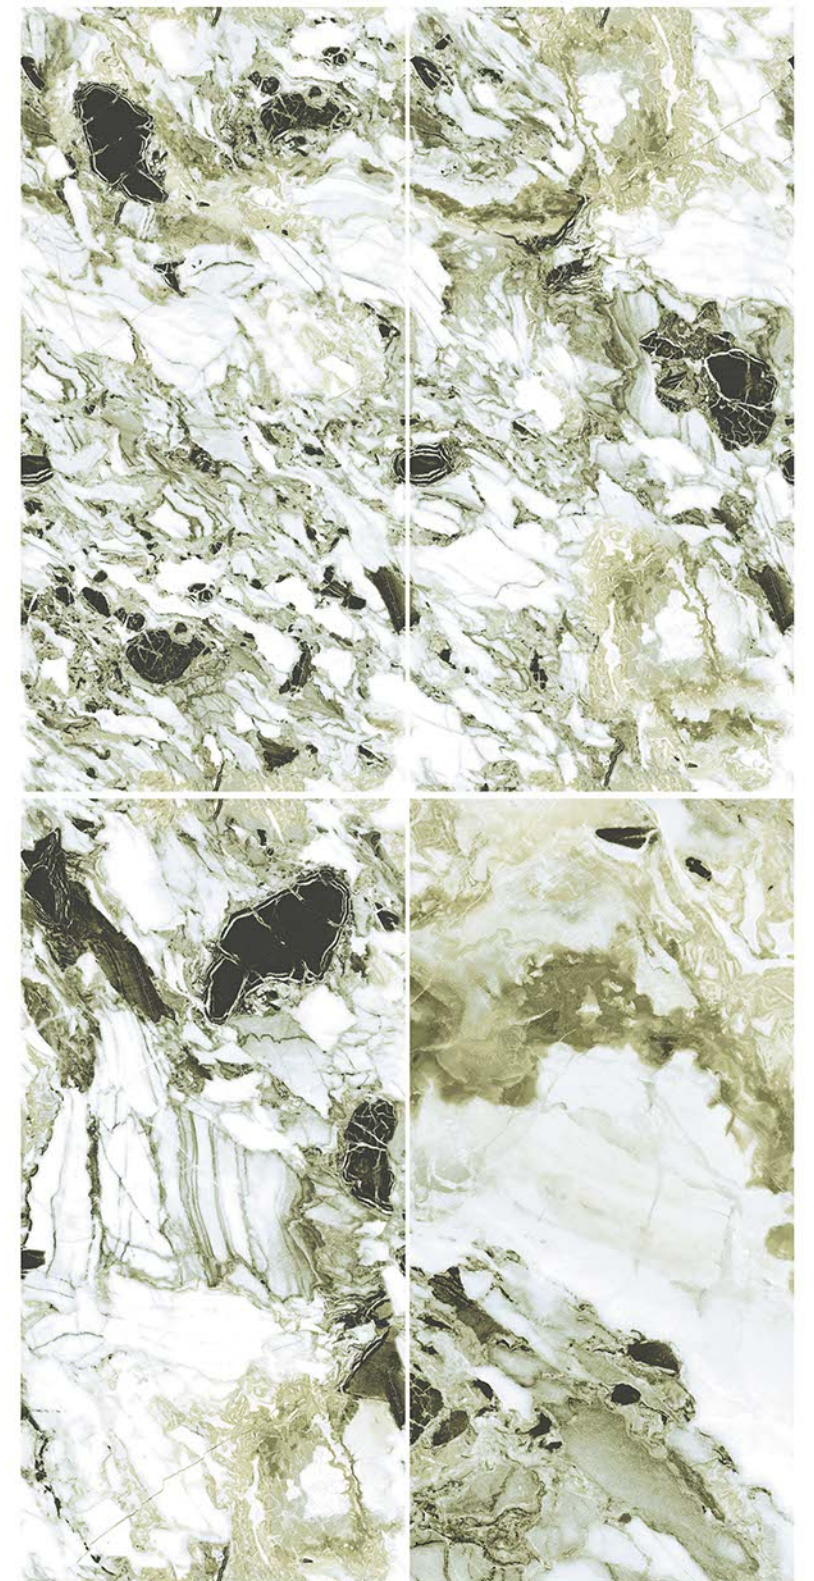

ENDLESS

600 X 1200

ENDLESS